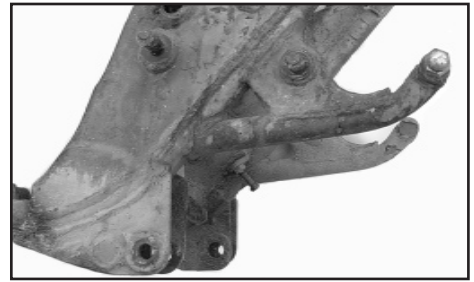

Model ID Info

Year	Model	Model Codes		Starting Serial Number	Color	
		U.S.A.	Canada			
1970	XS1	256		S650-000101	Candy Green	Engine Serial # Location
1971	XS1B	256		S650-007101	Candy Orange	
1972	XS2	306		S650-100101	Brilliant Red	
1973	TX650	366		S650-200101	Metallic Flake Blue	
1974	TX650A447			447-000101	Cinnamon Brown	
1975	XS650B	447		447-100101	Star Black	
1976	XS650C	584		447-200101	French Blue	
1977	XS650D	1T3		447-700101	Maxi Maroon - Bountiful Blue	
1978	XS650E	2F0	2G6	2F0-000101	Star Black - Spruce Metallic Green	
1978	XS650SE	2M0	2M1	2F0-114241	Vintage Burgundy - Midnight Black	
1979	XS650F	2F0	2G6	2F0-020101	Colbalt Blue	
1979	XS6502F <small>Special II</small>	3N0	3N1	2F0-250101	Black Gold	
1979	XS650SF	2M0	2N1	2F0-150101	Carmine Red - Black Gold	
1980	XS650G <small>Special II</small>	3G0		3G0-000101	Black Gold	
1980	XS650SG	3G1	3U6	2F0-200101	Cardinal Red - New Yamaha Black	
1981	XS650H <small>Special II</small>	4N9		4N9-000101	Indigo Blue - New Ruby Red	
1981	XS650SH	4M4	4T6	4M4-000101	New Yamaha Black - Frost Silver	
1982	XS650SJ	5V4		5V4-000101	New Yamaha Black	
1983	XS650SK	5V4		5V4-100101	New Yamaha Black - New Ruby Red	
1984	XS650SL		5V5	5V5-040101	New Yamaha Black - New Ruby Red	

Frame ID by Passenger Footrest Bracket Style

1970-73 Type

1974-79 "Standard Model" Type

1978-84 "Specials" Type

Frame Type ID by Sidecover Hanger Mountings

XS/TX650 1974-79 "Standard" Type
1 3/8" Wide bracket for side cover
 damper rubber (upper) Hanger
 Side covers are steel.

XS650Se/Sf/2F/G 1978-80
 "Special" Type
1" Wide bracket for side cover
 damper rubber (upper) Hanger
 Side covers are steel.

All 1980-84 (except 80G) Type
Grommet mount damper rubbers
 used on upper & lower mount points.
 Side covers are Plastic.