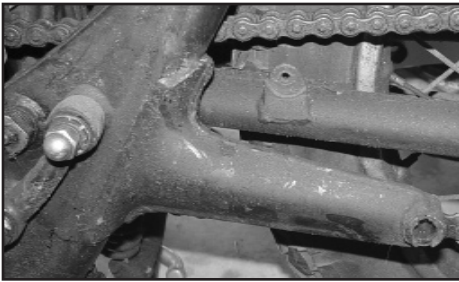

Frame ID by Passenger Footrest Bracket Style

1970-73 Type

1974-79 "Standard Model" Type

1978-84 "Specials" Type

Frame Type ID by Sidecover Hanger Mountings

XS/TX650 1974-79 "Standard" Type
1 3/8" Wide bracket for side cover
 damper rubber (upper) Hanger
 Side covers are steel.

XS650Se/Sf/2F/G 1978-80
 "Special" Type
1" Wide bracket for side cover
 damper rubber (upper) Hanger
 Side covers are steel.

All 1980-84 (except 80G) Type
Grommet mount damper rubbers
 used on upper & lower mount points.
 Side covers are Plastic.